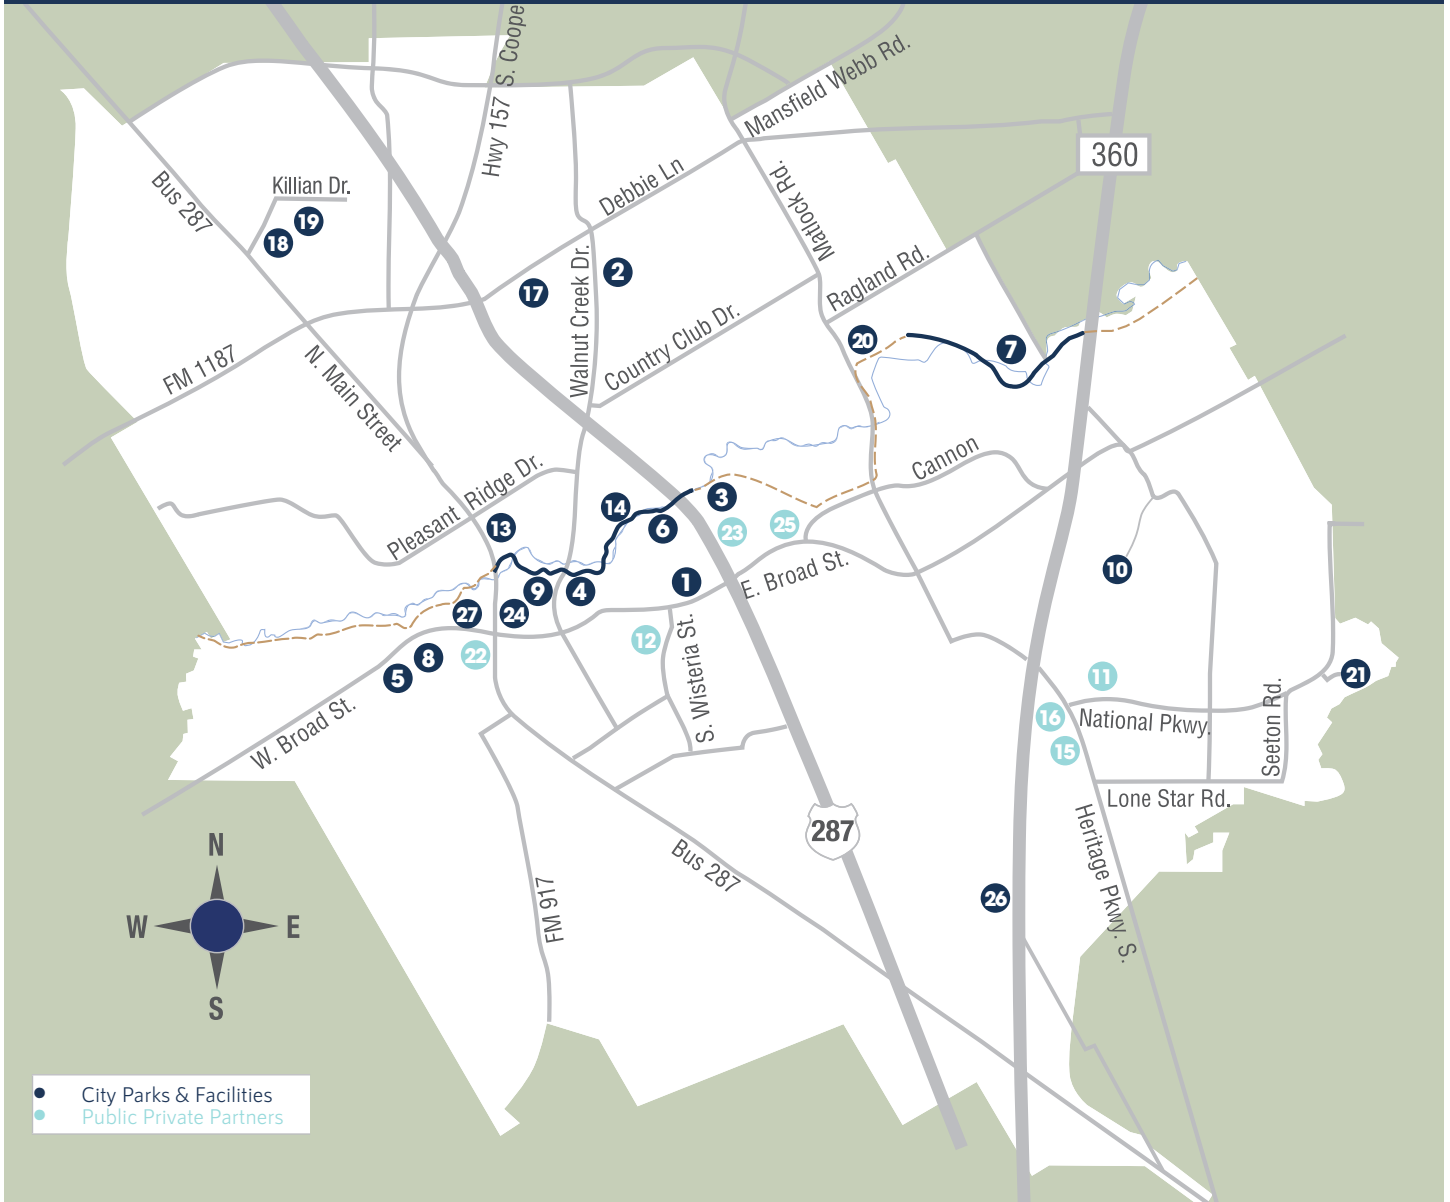

MANSFIELD PARKS & RECREATION **PARKS & FACILITIES**

1 Julian Feild Park 1531 East Broad St.	10 Michael Skinner Sports Complex 920 North Holland Rd.	19 Killian Park 901 Killian Dr.
2 Clayton W. Chandler Park 1530 North Walnut Creek Dr.	11 Mansfield National Golf Club 3750 National Pkwy S	20 Elmer W. Oliver Nature Park 1650 Matlock Rd.
3 James McKnight Park East 700 U.S. Highway 287 North	12 Mansfield Activities Center 106 S. Wisteria St.	21 Lucretia & Gary Mills Park 5112 Crestwater Dr.
4 Hardy Allmon Soccer Complex 310 North Walnut Creek Dr.	13 Town Park 500 North Main St.	22 The LOT Downtown 110 S. Main St.
5 McClendon Park West 799 West Broad St.	14 Walnut Creek Linear Park ----- Existing Trail - - - Future Trail	23 FieldhouseUSA Mansfield 650 US Highway 287 North
6 James McKnight Park West 302 North Wisteria St.	15 Big League Dreams 500 Heritage Pkwy S	24 Pond Branch Linear Park 199 East Broad St.
7 Philip Thompson Soccer Complex 1701 North Holland Rd.	16 Hawaiian Falls Mansfield 490 Heritage Pkwy S.	25 StarCenter Mansfield 1715 E. Broad St.
8 McClendon Park East 740 West Kimball St.	17 Donald R. Barg Park 1435 Whispering Water Lane	26 Harold M. Bell Park 1703 S. Matlock Rd.
9 Katherine Rose Memorial Park 303 North Walnut Creek Dr.	18 Piedmont Park 1299 Piedmont Dr.	27 Mans Best Field Dog Park 610 W. Broad St.