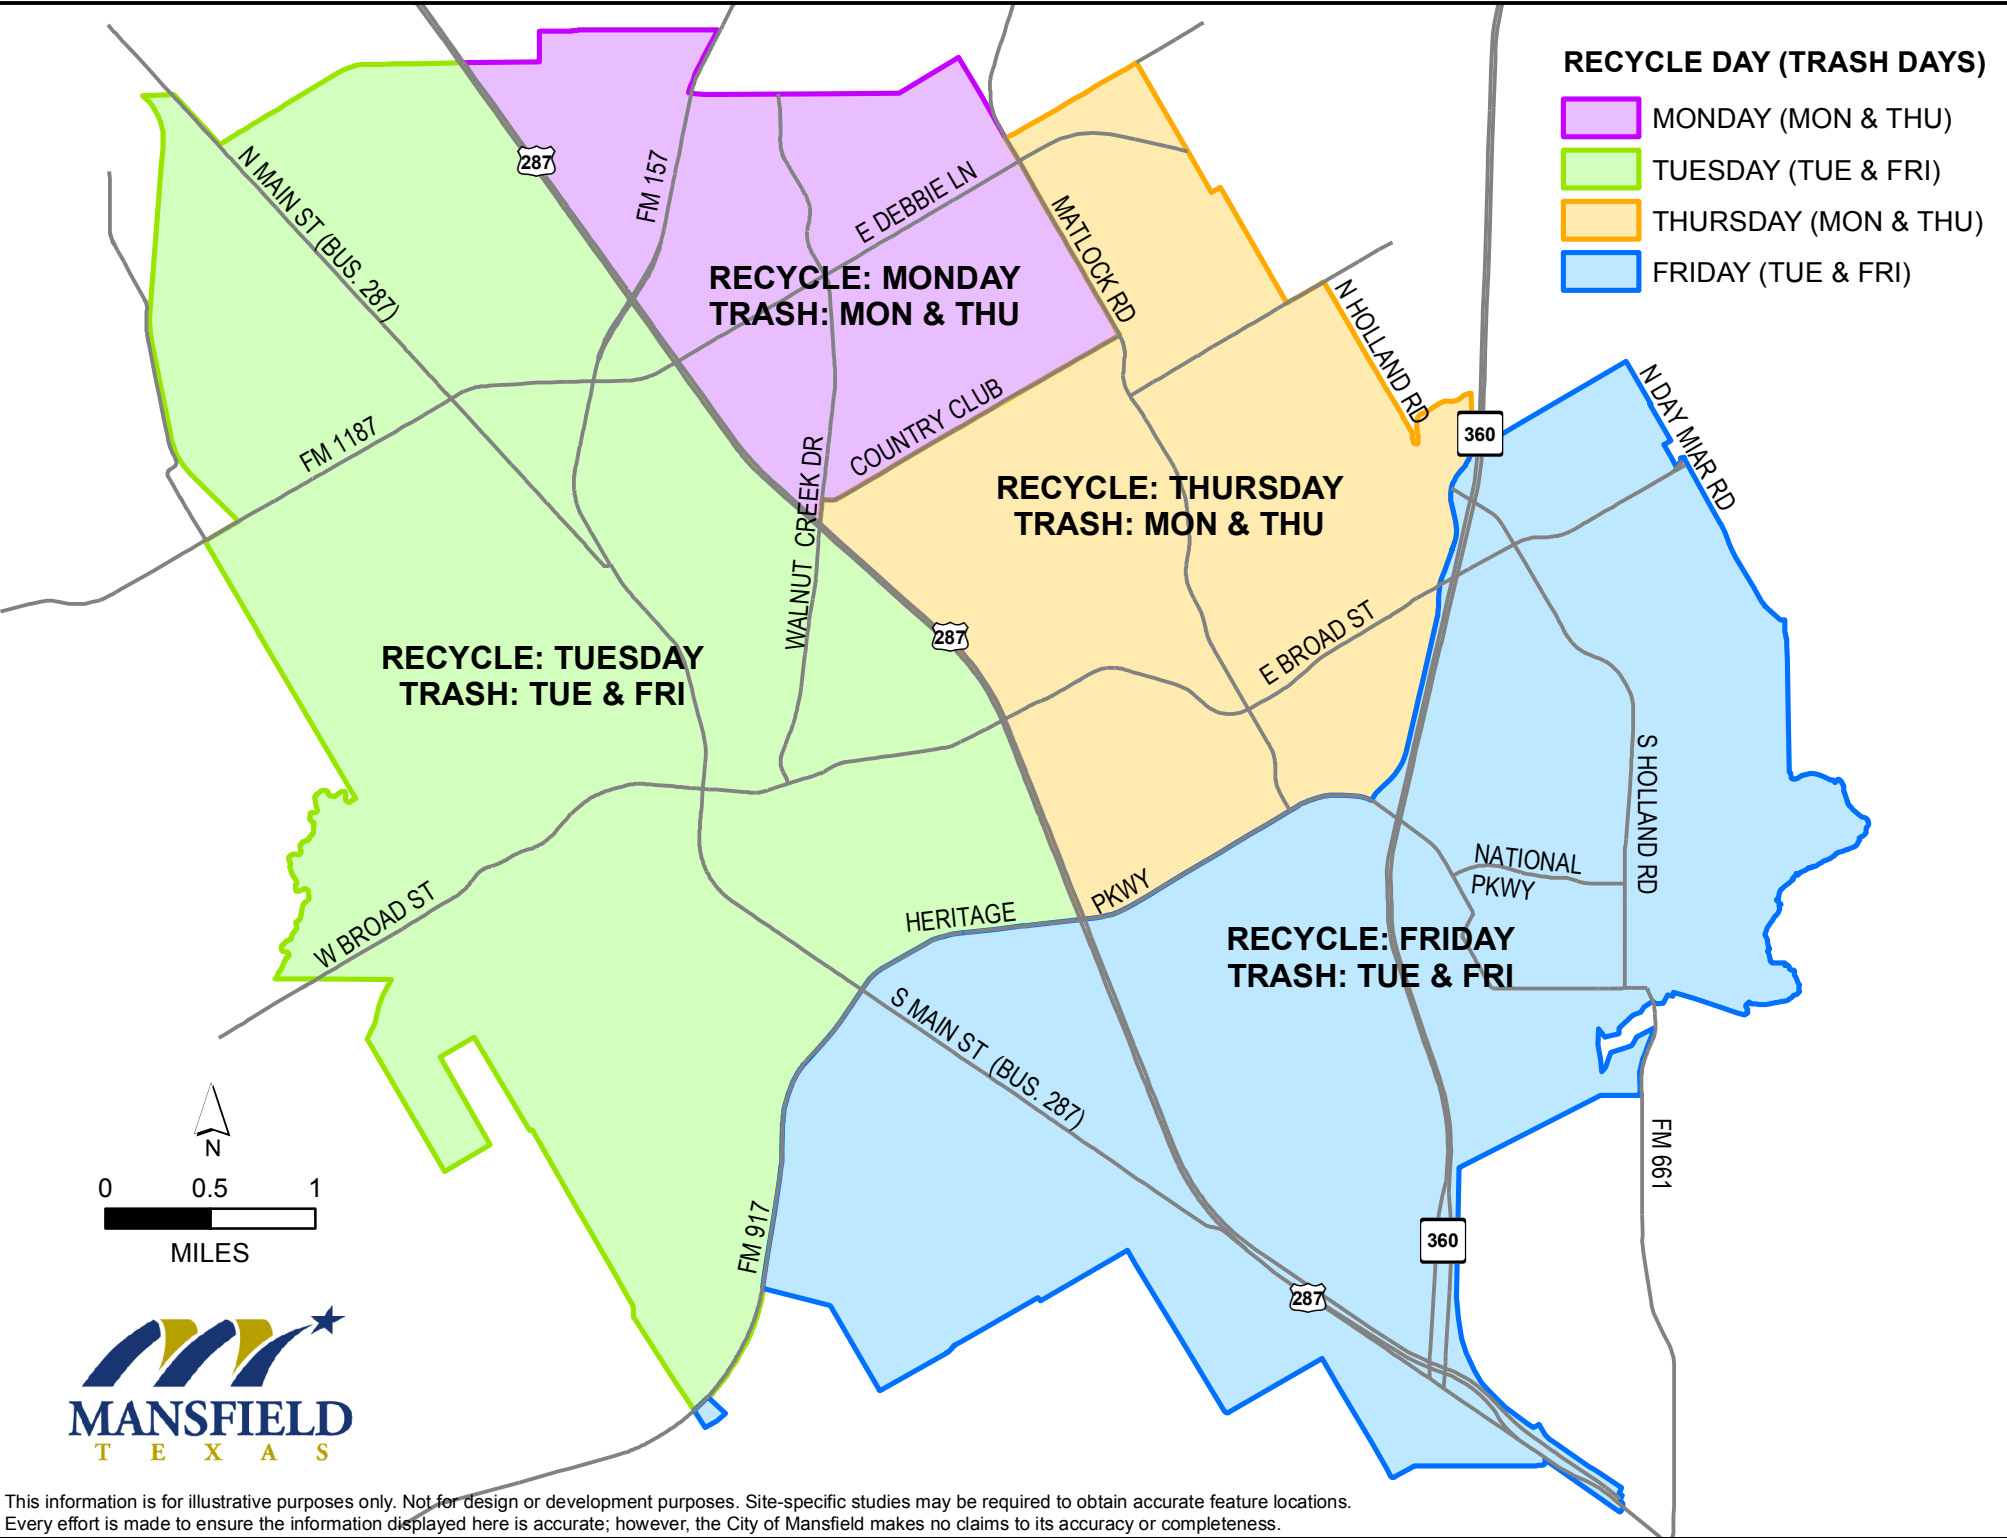

RECYCLE DAY (TRASH DAYS)

- MONDAY (MON & THU)
- TUESDAY (TUE & FRI)
- THURSDAY (MON & THU)
- FRIDAY (TUE & FRI)

This information is for illustrative purposes only. Not for design or development purposes. Site-specific studies may be required to obtain accurate feature locations. Every effort is made to ensure the information displayed here is accurate; however, the City of Mansfield makes no claims to its accuracy or completeness.