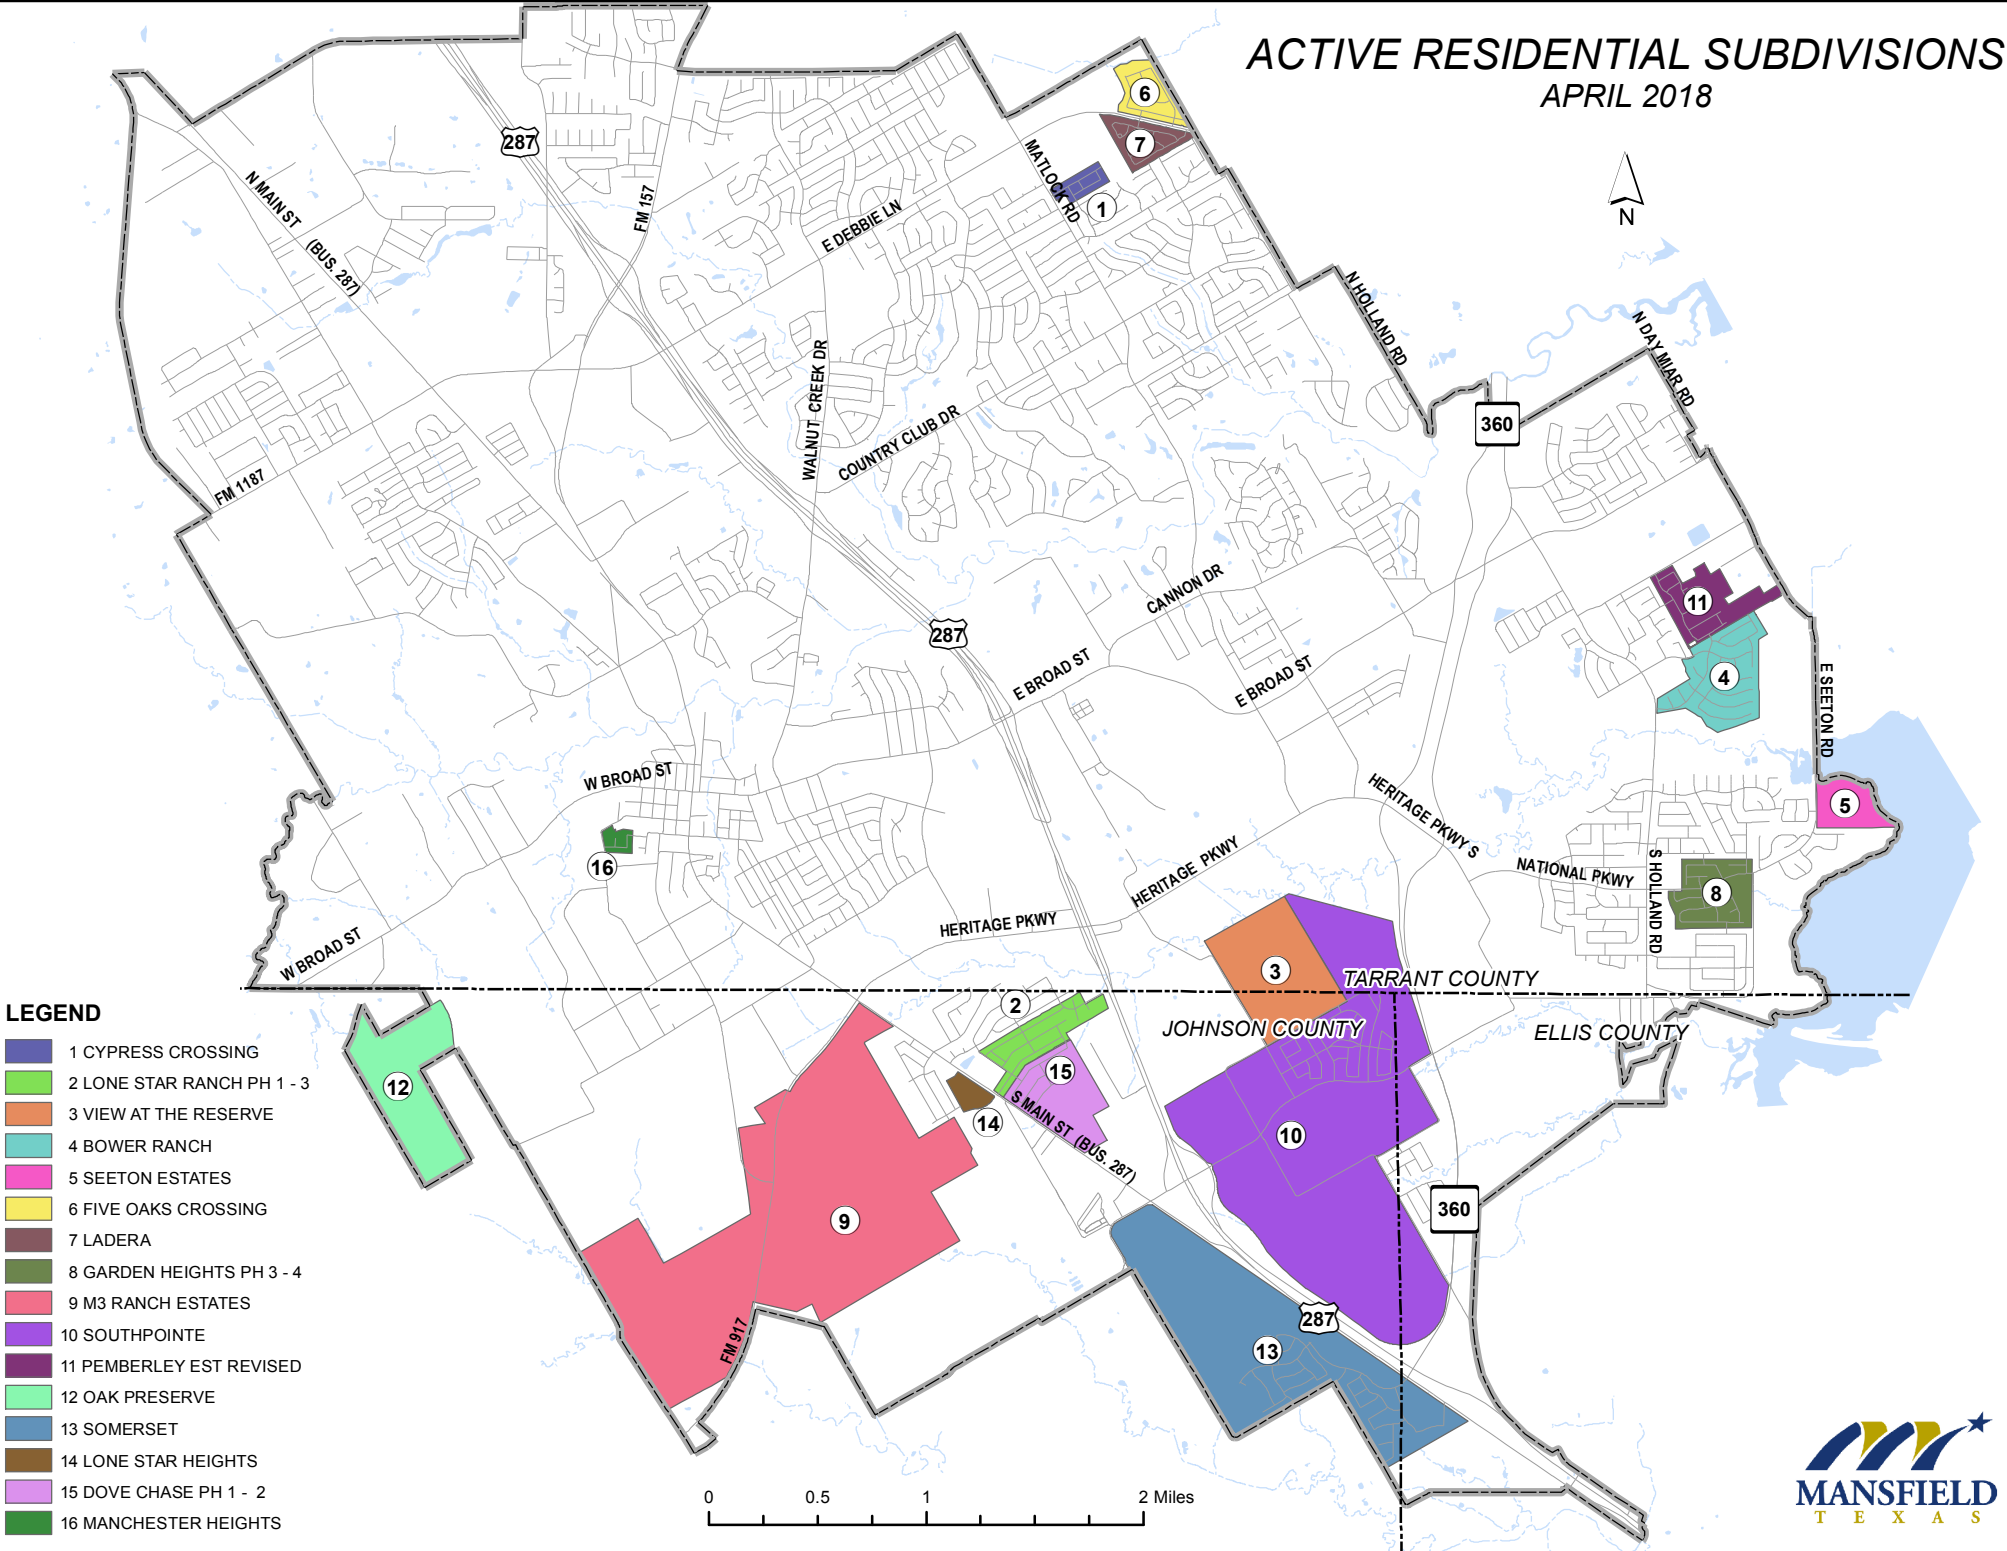

# ACTIVE RESIDENTIAL SUBDIVISIONS

APRIL 2018

- LEGEND**
- 1 CYPRESS CROSSING
  - 2 LONE STAR RANCH PH 1 - 3
  - 3 VIEW AT THE RESERVE
  - 4 BOWER RANCH
  - 5 SEETON ESTATES
  - 6 FIVE OAKS CROSSING
  - 7 LADERA
  - 8 GARDEN HEIGHTS PH 3 - 4
  - 9 M3 RANCH ESTATES
  - 10 SOUTHPOINTE
  - 11 PEMBERLEY EST REVISED
  - 12 OAK PRESERVE
  - 13 SOMERSET
  - 14 LONE STAR HEIGHTS
  - 15 DOVE CHASE PH 1 - 2
  - 16 MANCHESTER HEIGHTS

0 0.5 1 2 Miles