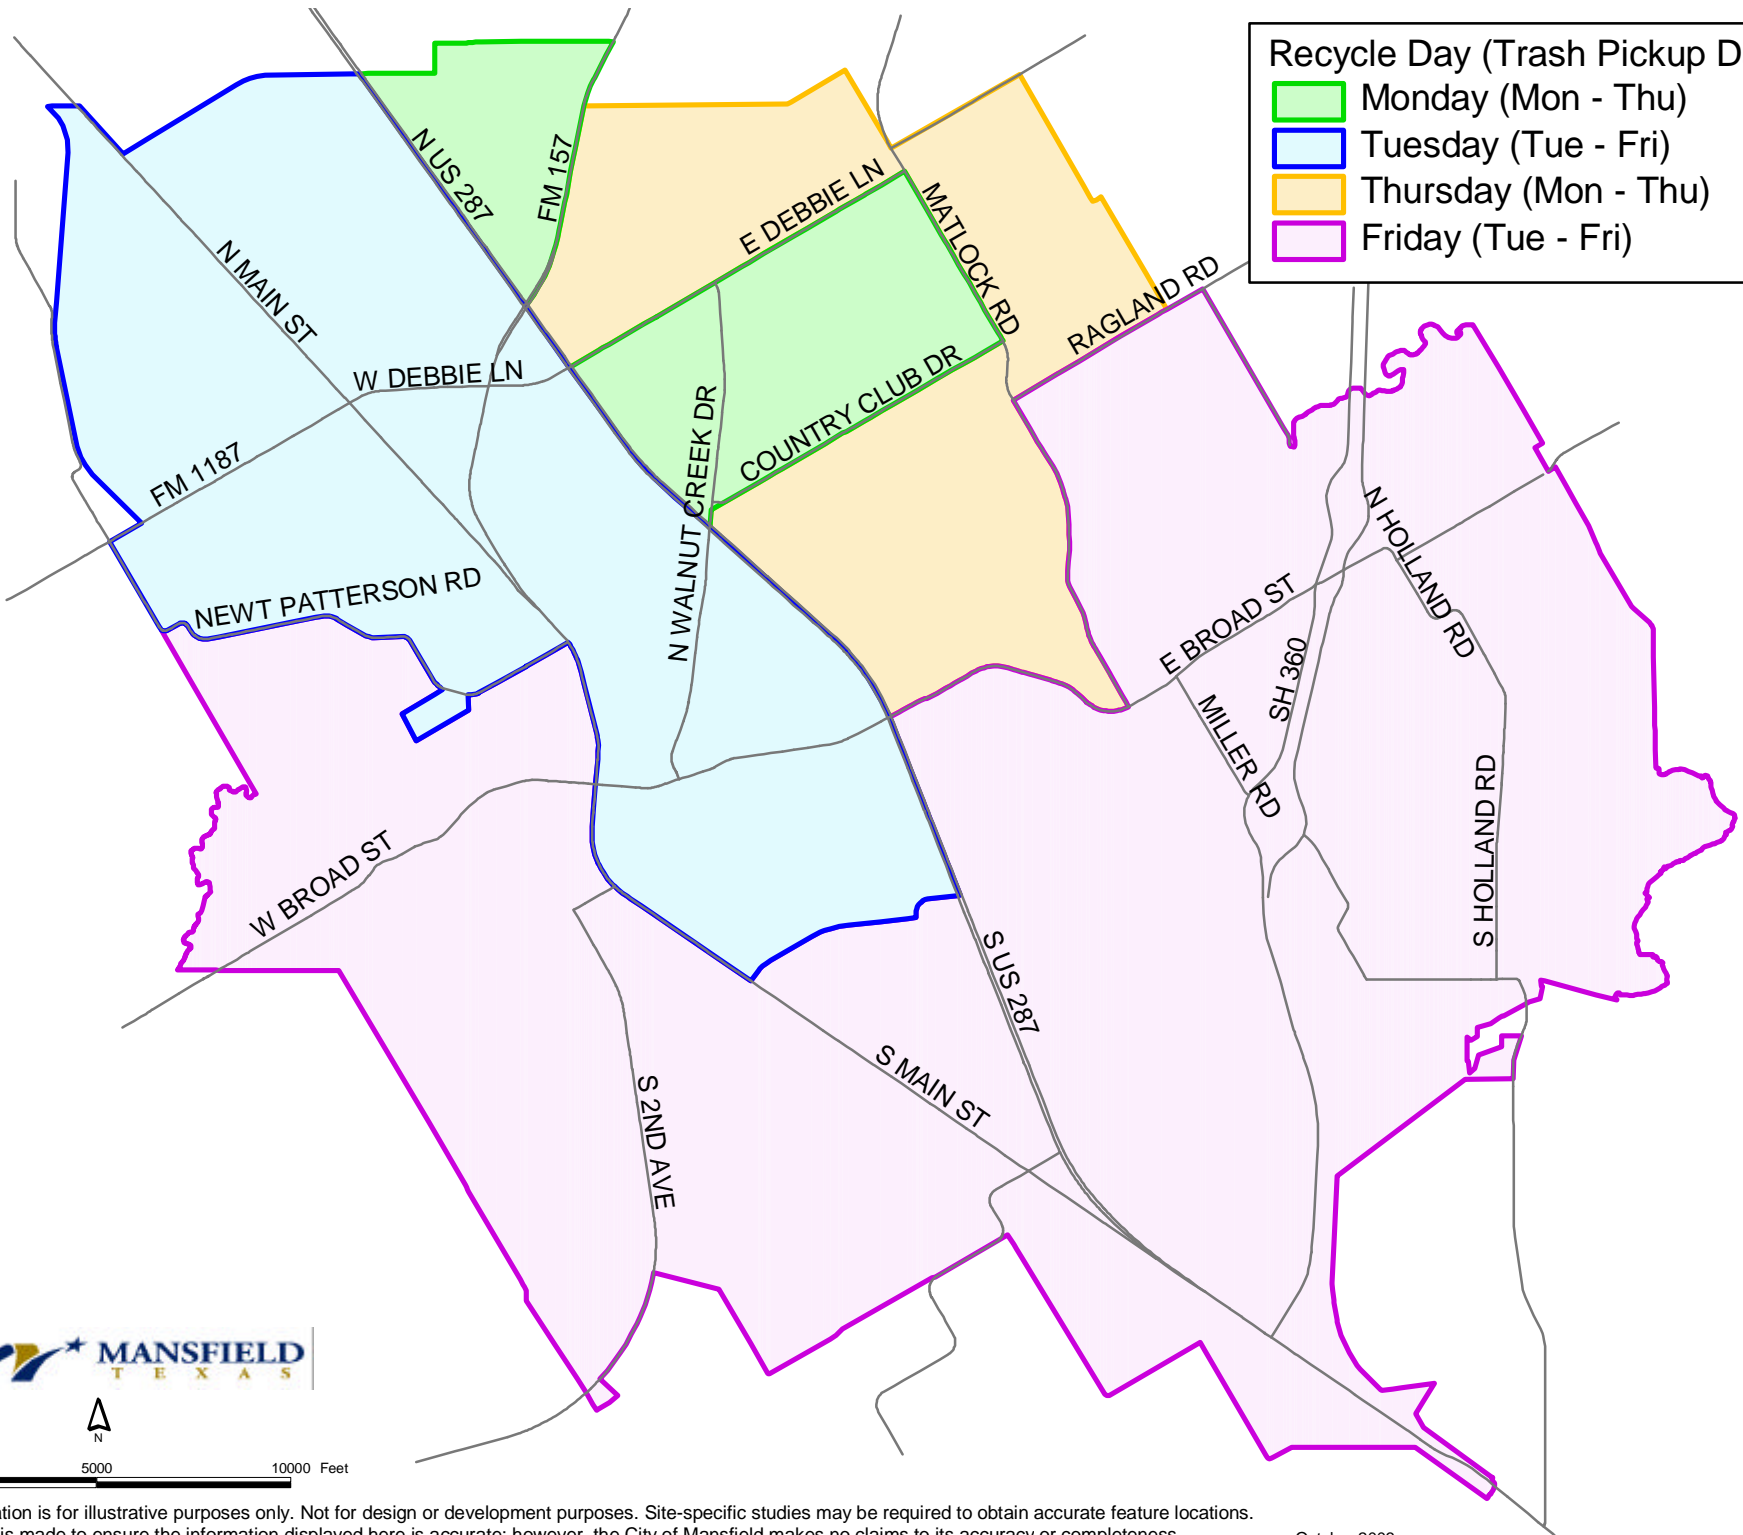

Recycle Day (Trash Pickup Days)

- Monday (Mon - Thu)
- Tuesday (Tue - Fri)
- Thursday (Mon - Thu)
- Friday (Tue - Fri)

0 5000 10000 Feet

This information is for illustrative purposes only. Not for design or development purposes. Site-specific studies may be required to obtain accurate feature locations. Every effort is made to ensure the information displayed here is accurate; however, the City of Mansfield makes no claims to its accuracy or completeness.